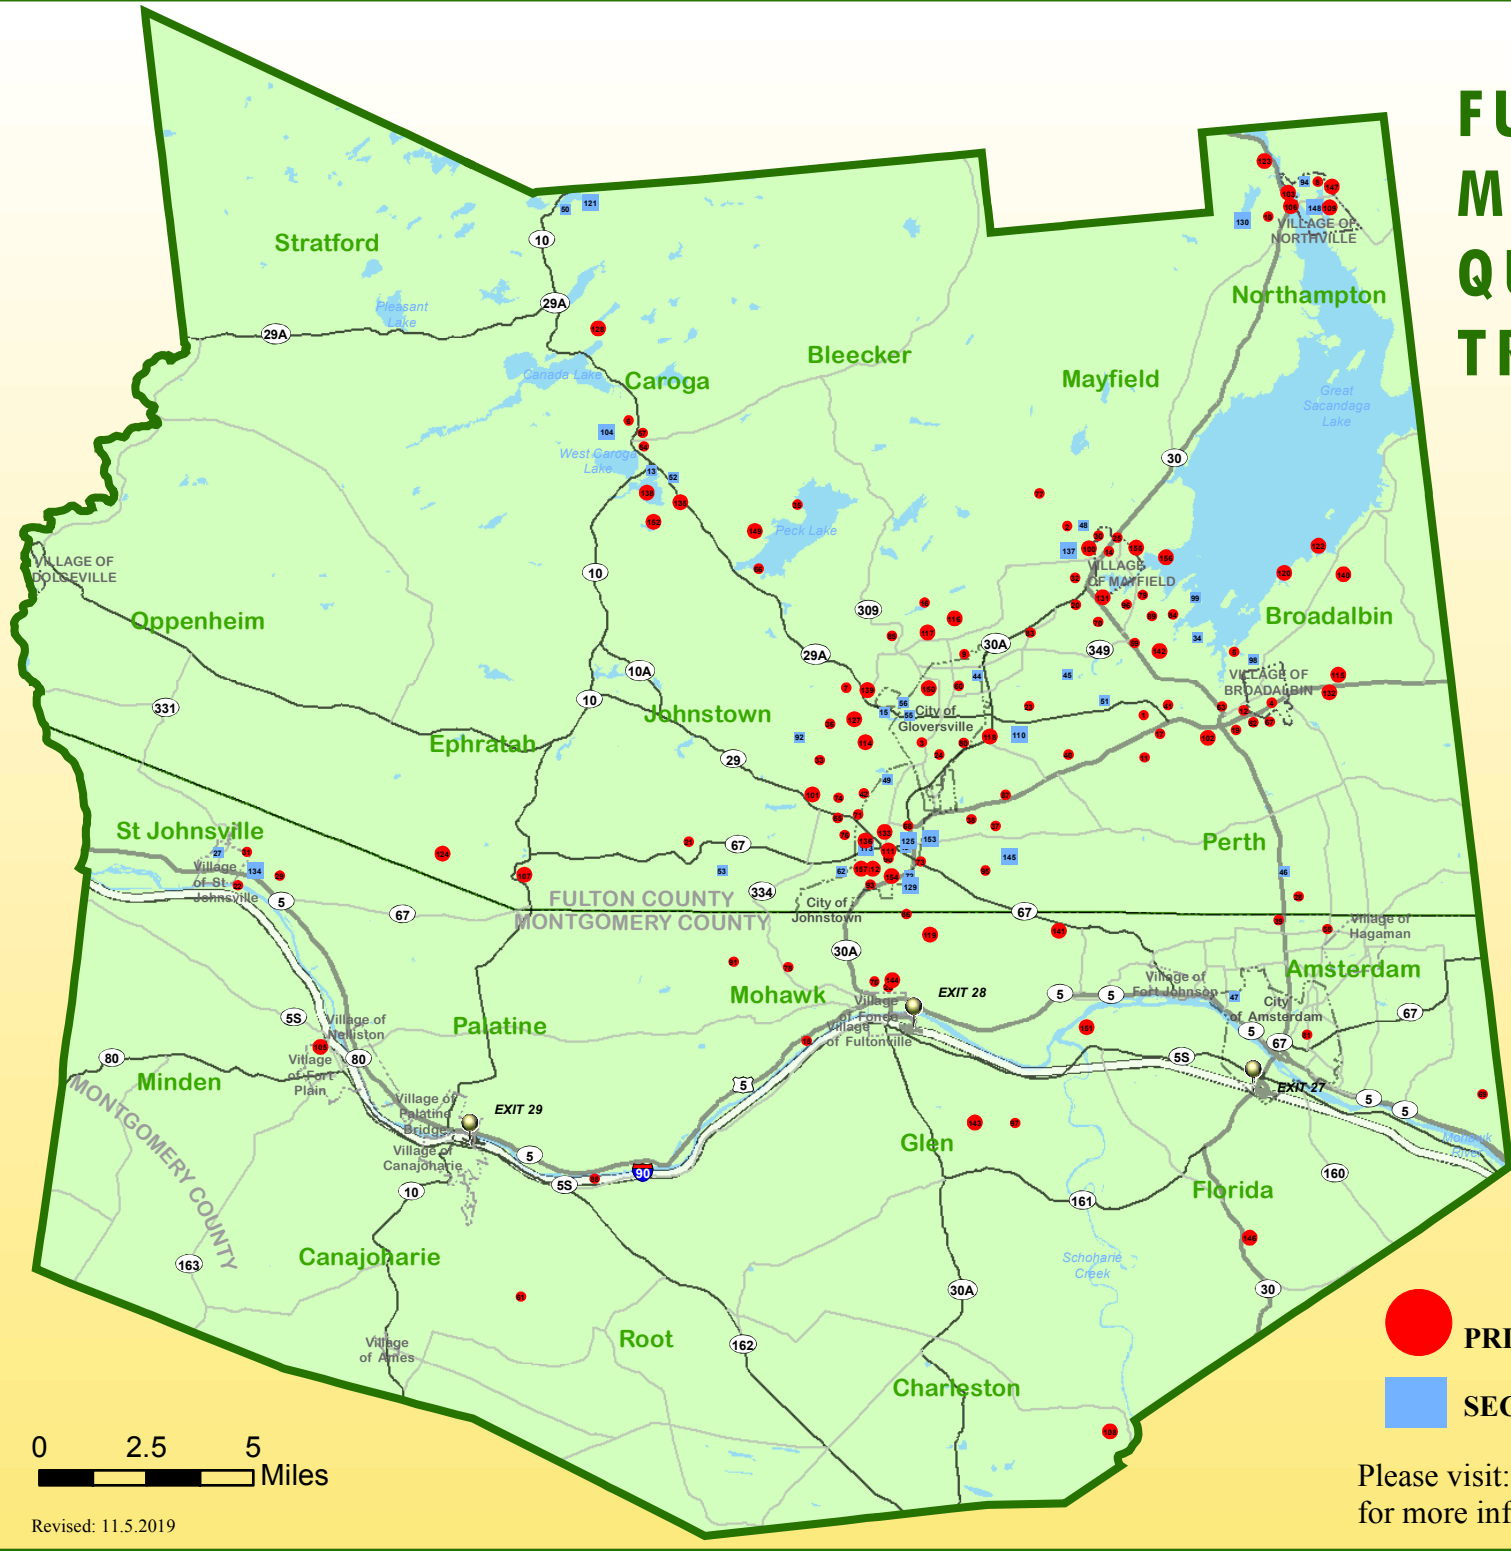

FULTON MONTGOMERY QUILT BARN TRAIL MAP 2019

*All locations are general.

- PRIMARY TRAIL - 4X4 up to 8X8
- SECONDARY TRAIL - Less than 4x4

Please visit: www.fmquiltbarntail.com
for more information.